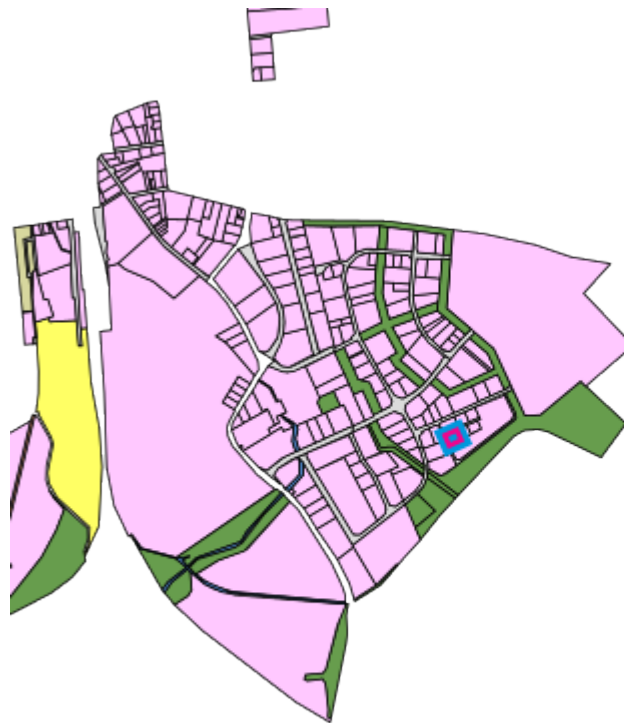

The Locator

SETTLE IN THE HEART OF EUROPE

FACT SHEET: HIGH-TECH-MALL JÜLICH

map view

regional overview

municipal overview

detail view

Legend

	Selected plot		Immediately available		Not immediately available
	Blocked		Not available		Green area
	Green area planned		Road infrastructure		Road infrastructure planned
	Rail infrastructure		Rail infrastructure planned		Water
	Port area		Public facilities		Others

Description:	High-Tech-Mall Jülich (Nr. 051)
Size of plot (m2):	1,316 m ²
Availability:	not available
Utilization:	built-up plot: in use
Options:	no
Freely divisible:	no

INFORMATION ABOUT THE INDUSTRIAL SITE

Location in urban framework:	outskirts
Zone (land use plan):	Gewerbegebiet (GE)
Gross area:	0.81 ha
Net area:	0.73 ha

TRANSPORT CONNECTIONS

Mode of transport	Name	Distance (km)
motorway	A 44	7.5
inland port	Neuss	54.1
inland port	Am Godorfer Köln	60
railway station	AC-Hbf	34.3
railway station	Köln-Hbf	65.2