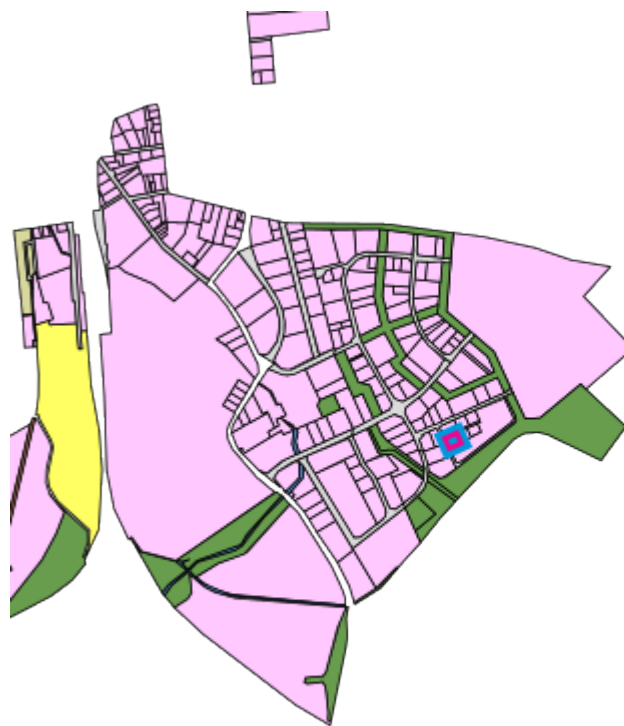

The Locator

SETTLE IN THE HEART OF EUROPE

FACT SHEET: HIGH-TECH-MALL JÜLICH

map view

regional overview

municipal overview

detail view

Legend

	Selected plot		Immediately available		Not immediately available
	Blocked		Not available		Green area
	Green area planned		Road infrastructure		Road infrastructure planned
	Rail infrastructure		Rail infrastructure planned		Water
	Port area		Public facilities		Others

Description:	High-Tech-Mall Jülich (Nr. 051)
Size of plot (m2):	1,316 m ²
Availability:	not available
Utilization:	built-up plot: in use
Options:	no
Freely divisible:	no

INFORMATION ABOUT THE INDUSTRIAL SITE

Location in urban framework:	outskirts
Zone (land use plan):	Gewerbegebiet (GE)
Gross area:	0.81 ha
Net area:	0.73 ha

TRANSPORT CONNECTIONS

Mode of transport	Name	Distance (km)
motorway	A 44	7.5
inland port	Neuss	54.1
inland port	Am Godorfer Köln	60
railway station	AC-Hbf	34.3
railway station	Köln-Hbf	65.2